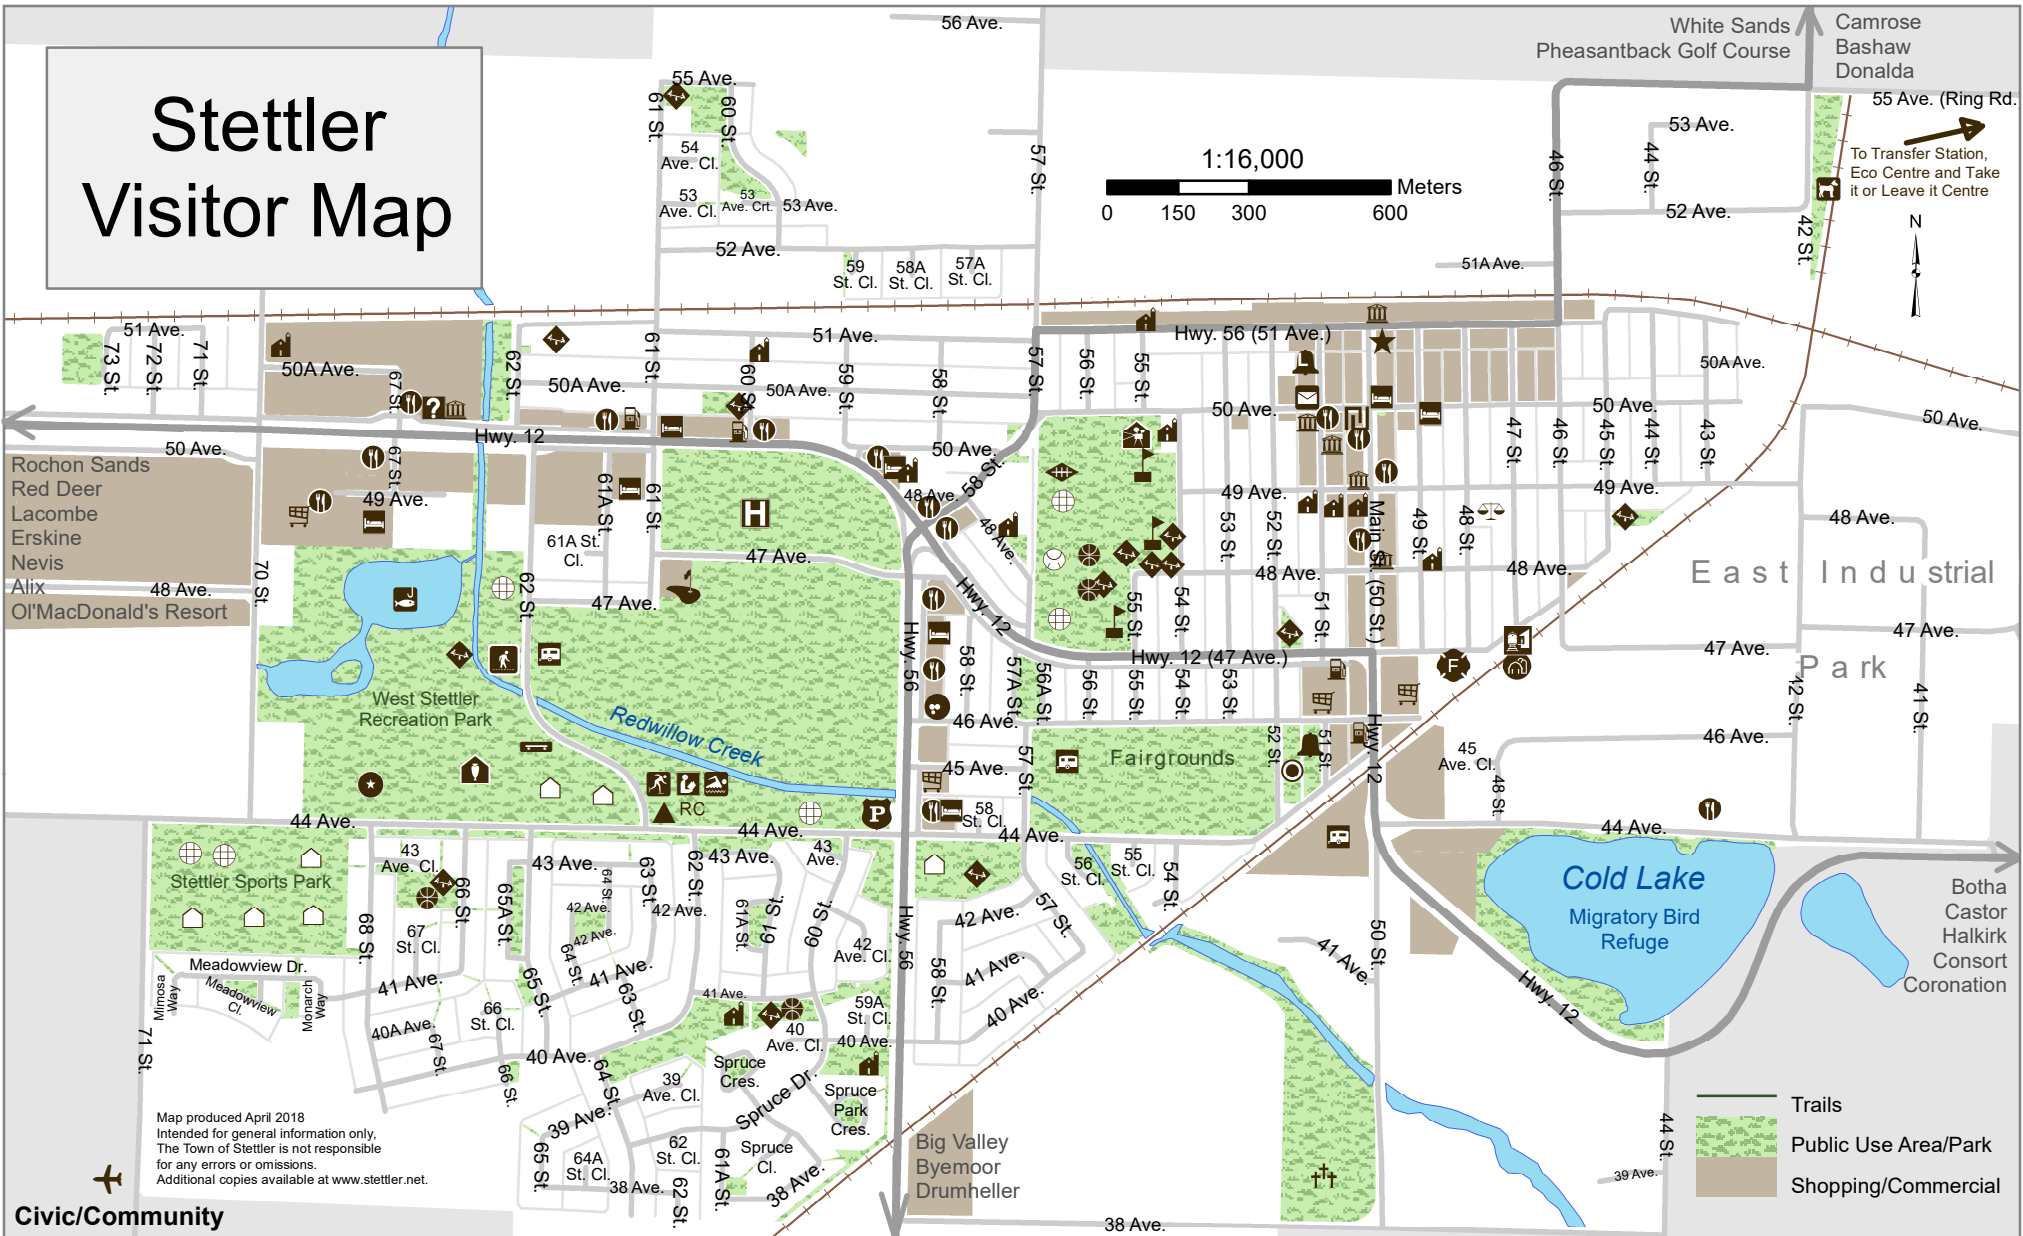

Stettler Visitor Map

Map produced April 2018
Intended for general information only.
The Town of Stettler is not responsible
for any errors or omissions.
Additional copies available at www.stettler.net.

Civic/Community

- Airport
- Business & Tourism Centre
- Cemetery
- Church
- Community/Legion Hall
- County Office
- Courthouse
- Fire Station
- Hospital
- Library
- Museum
- Performing Arts Centre
- Post Office
- RCMP Station
- School
- Town Office/School Division

Sports

- Baseball Diamond
- Basketball
- Bowling Alley
- Curling Rink
- Fishing
- Football
- Golf Club
- Ice Rinks
- Recreation Centre
- Skateboard Park
- Soccer Field
- Swimming Pool
- Tennis Courts

Activities

- Alberta Prairie Railway Excursions
- Camp Ground/Sani Dump
- Dog Park
- P&H Elevator Tours
- Playgrounds
- Seniors Drop-in Centre
- Spray Park

Tourism Related Business

- Art Gallery
- Grocery Store
- Bank
- Accommodations
- Restaurant(s)
- Gas Station

- Trails
- Public Use Area/Park
- Shopping/Commercial

Botha
Castor
Halkirk
Consort
Coronation

East Industrial
Park

Rochon Sands
Red Deer
Lacombe
Erskine
Nevis
Alix
O'MacDonald's Resort

White Sands
Pheasantback Golf Course
Camrose
Bashaw
Donalda

To Transfer Station,
Eco Centre and Take
it or Leave it Centre