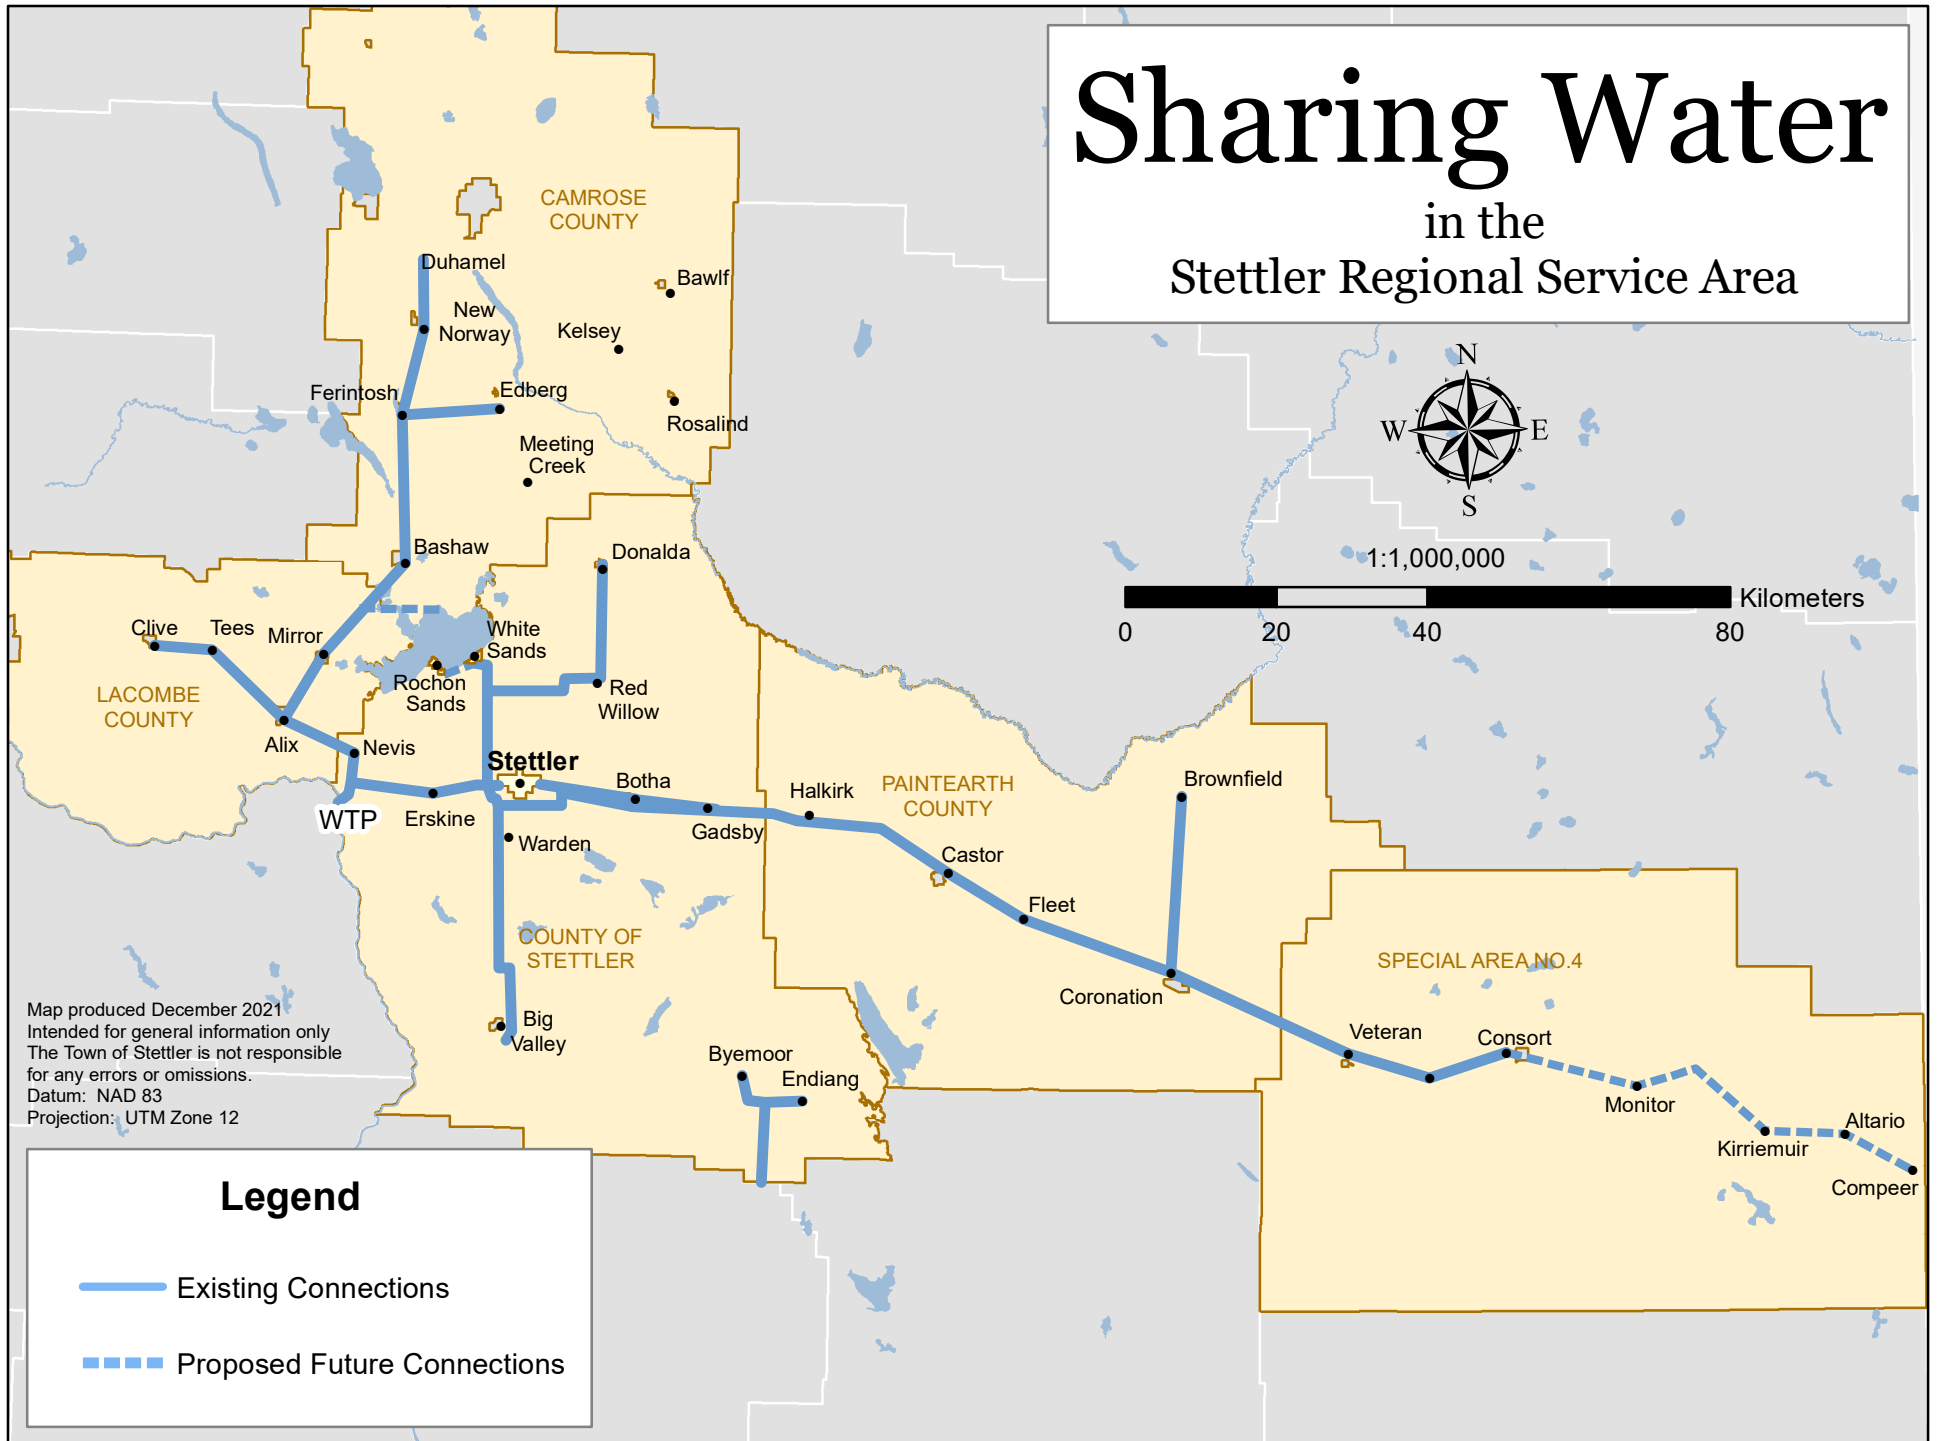

Sharing Water

in the
Stettler Regional Service Area

Map produced December 2021
Intended for general information only
The Town of Stettler is not responsible
for any errors or omissions.
Datum: NAD 83
Projection: UTM Zone 12

Legend

- Existing Connections
- - - Proposed Future Connections