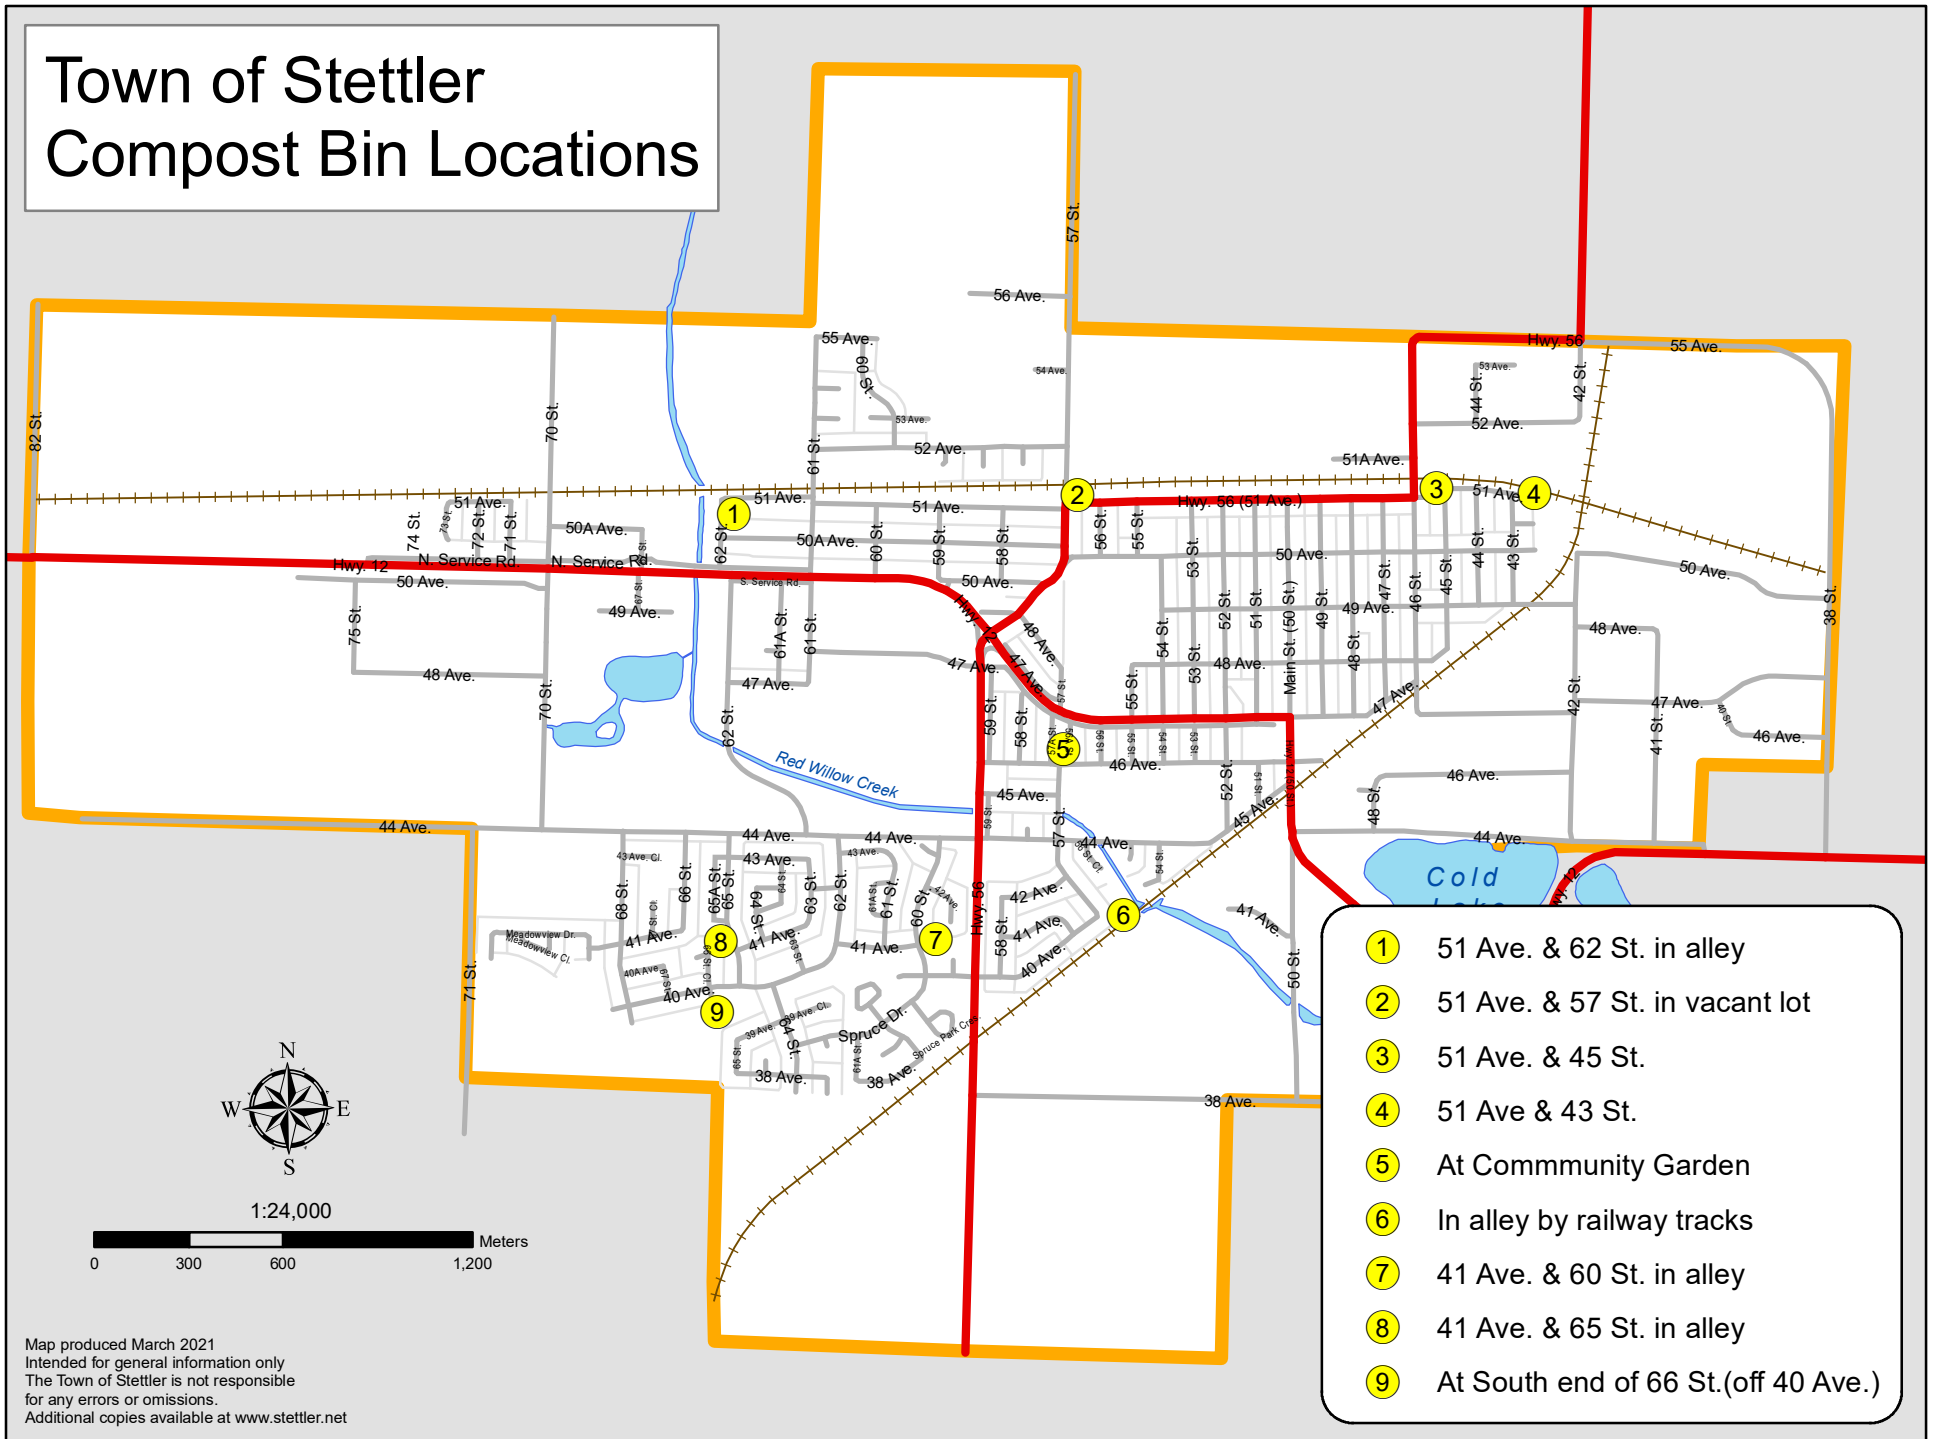

# Town of Stettler Compost Bin Locations

Map produced March 2021  
 Intended for general information only  
 The Town of Stettler is not responsible  
 for any errors or omissions.  
 Additional copies available at [www.stettler.net](http://www.stettler.net)