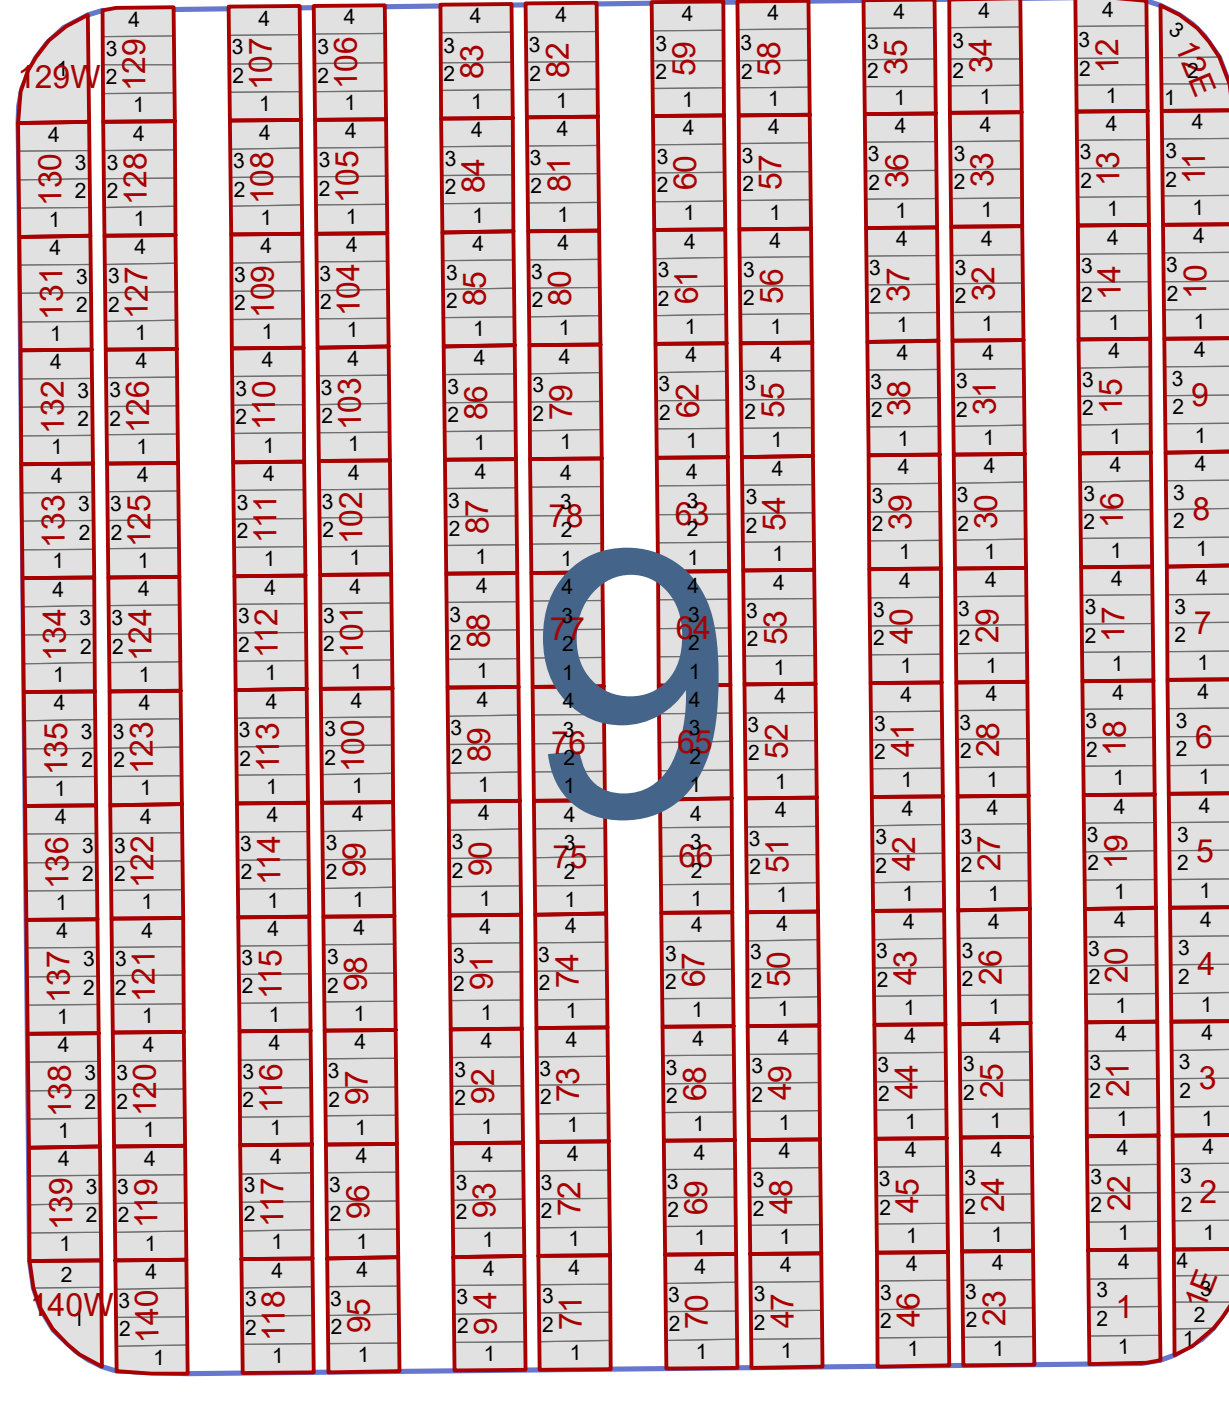

Lakeview Cemetery

East Entrance

Block
Lot
Plot