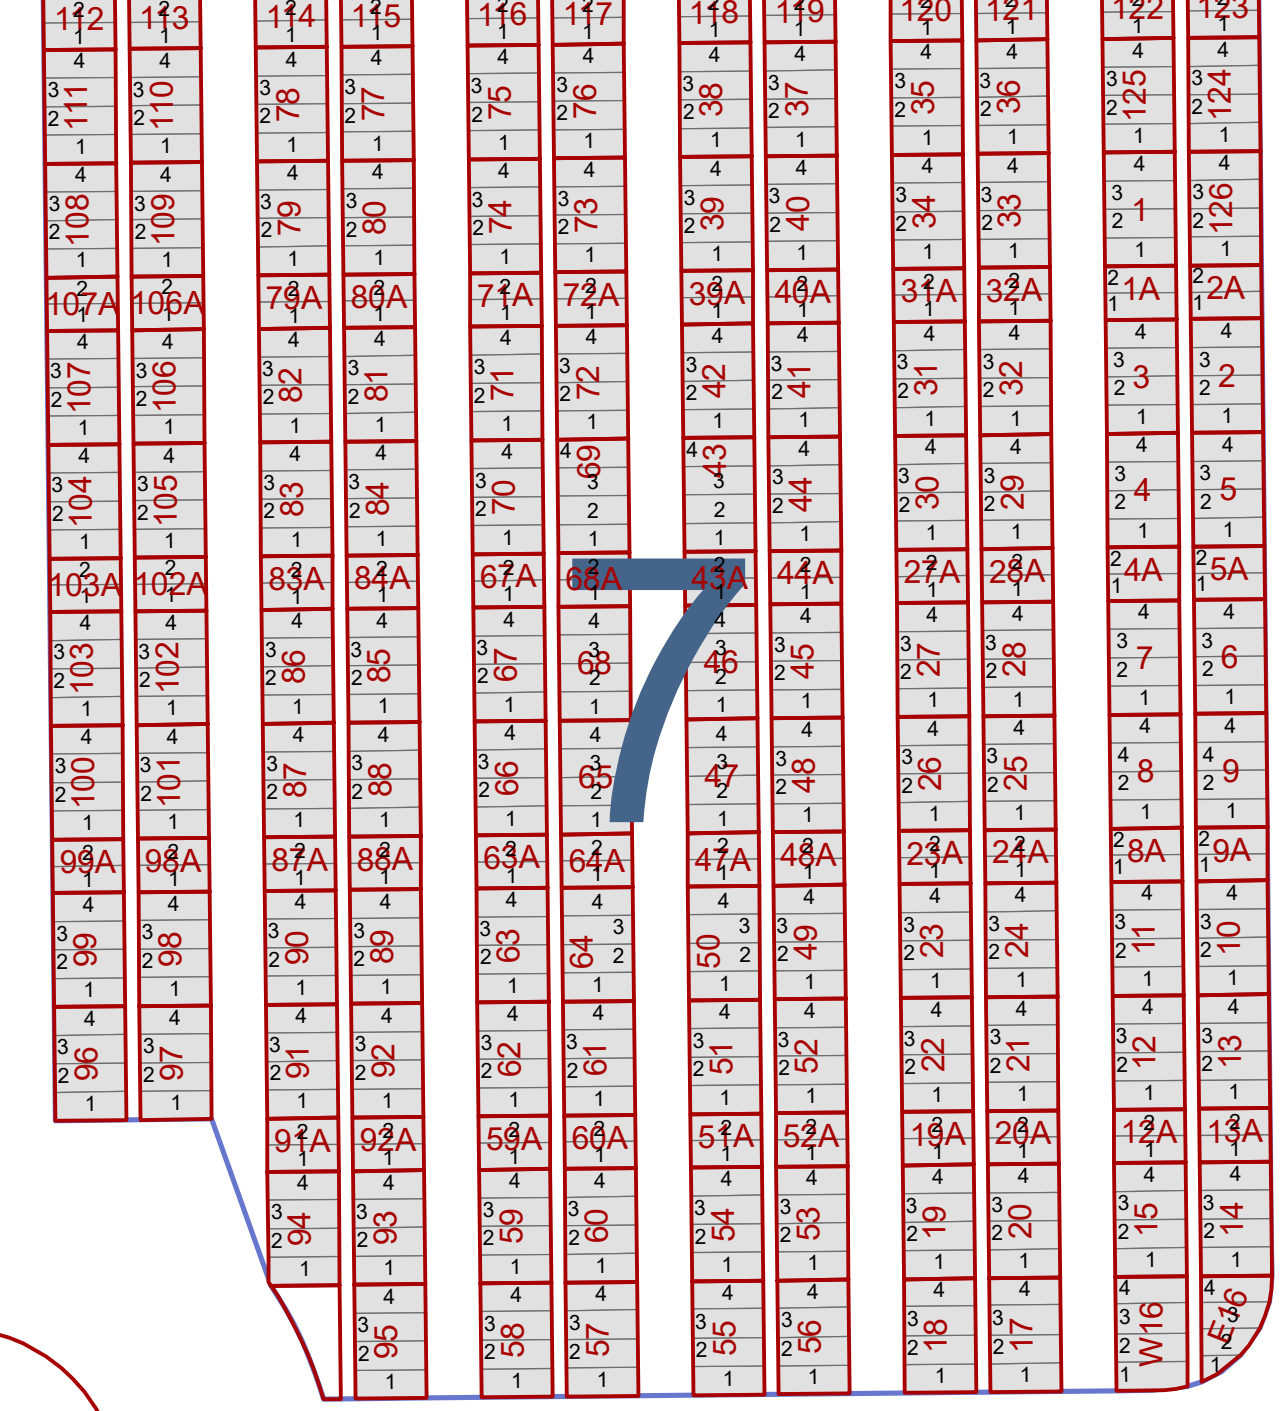

Lakeview Cemetery

East Entrance

Block
Lot
Plot