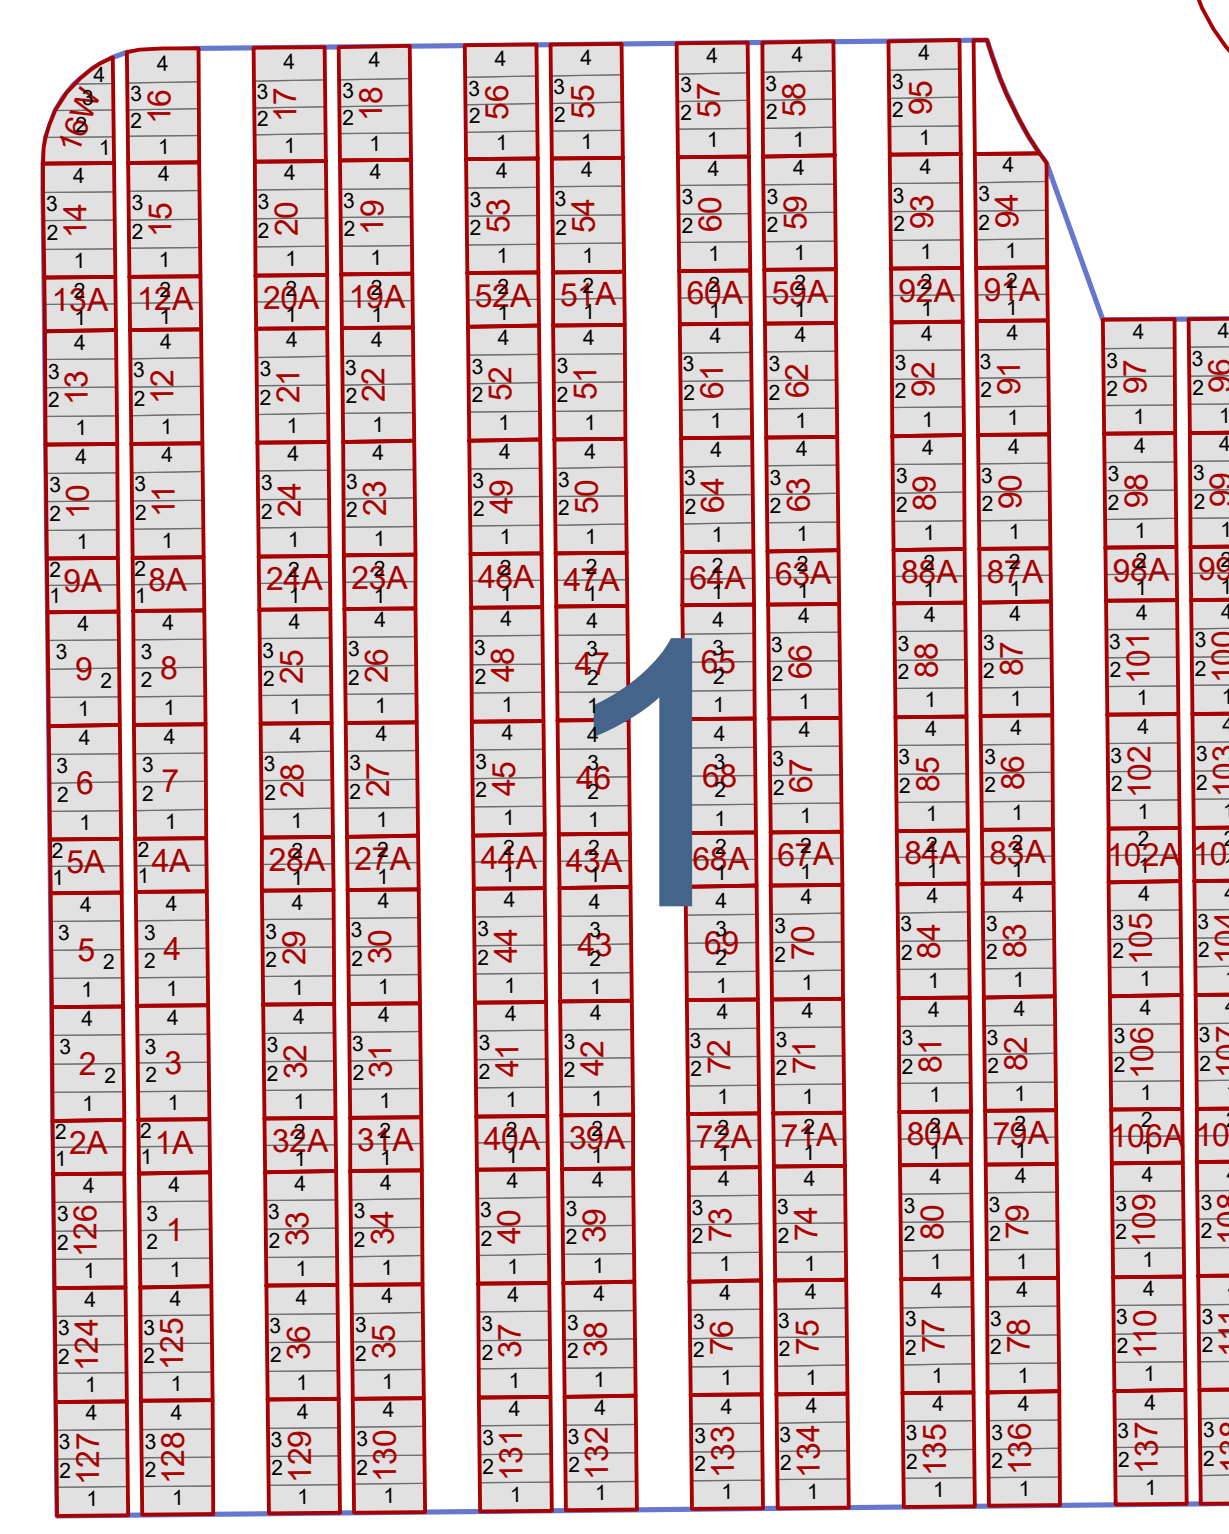

Lakeview Cemetery

East Entrance

Block
Lot
Plot