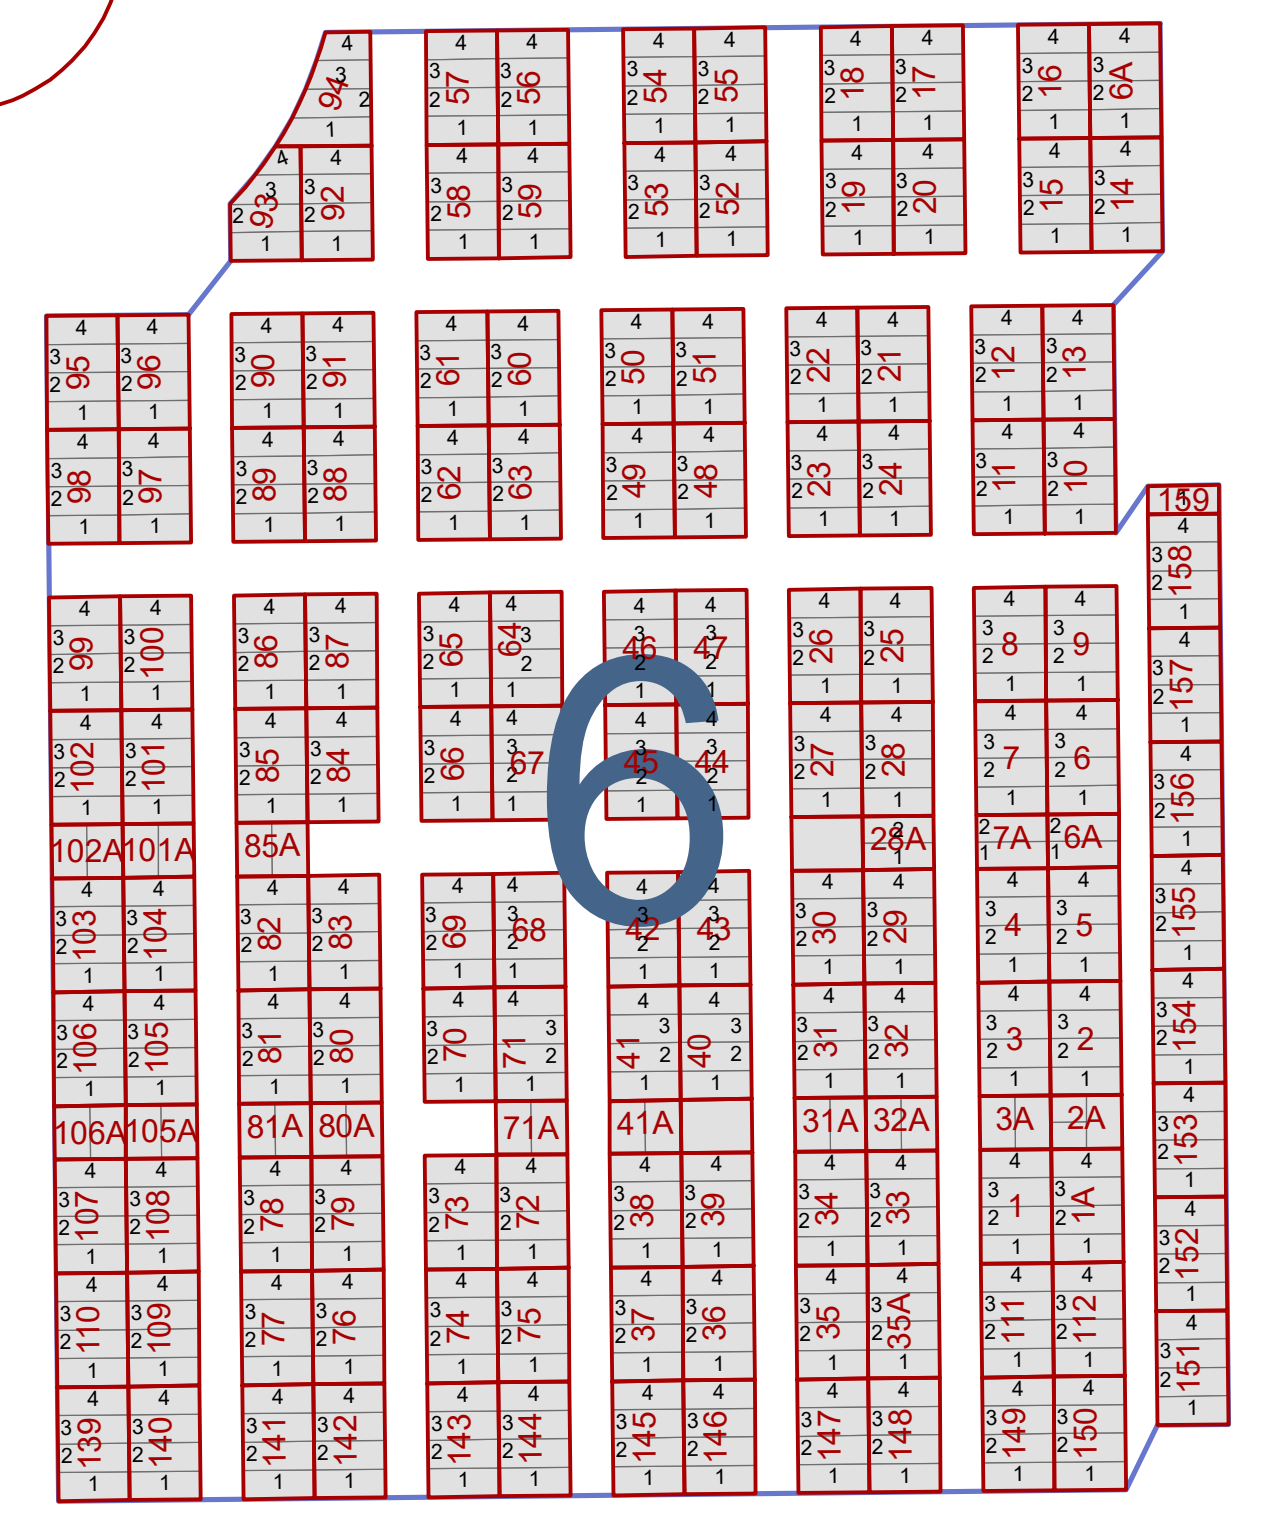

Lakeview Cemetery

East Entrance

Block
Lot
Plot