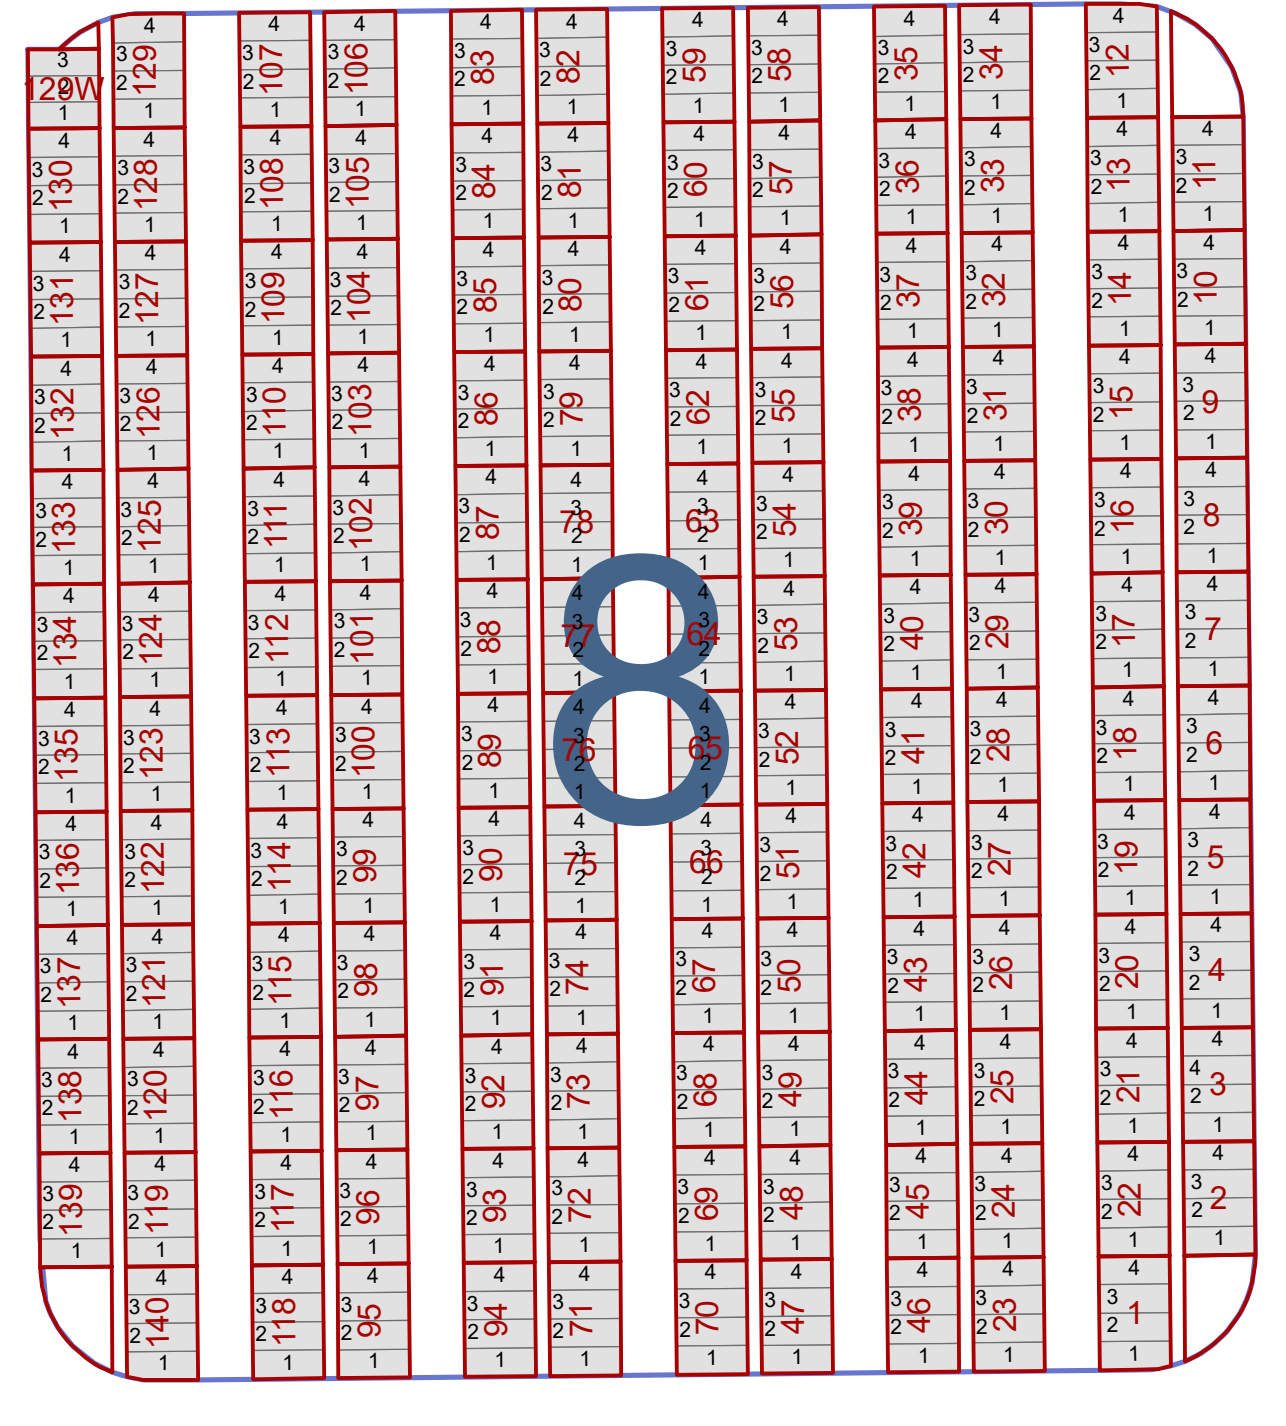

Lakeview Cemetery

East Entrance

Block
Lot
Plot