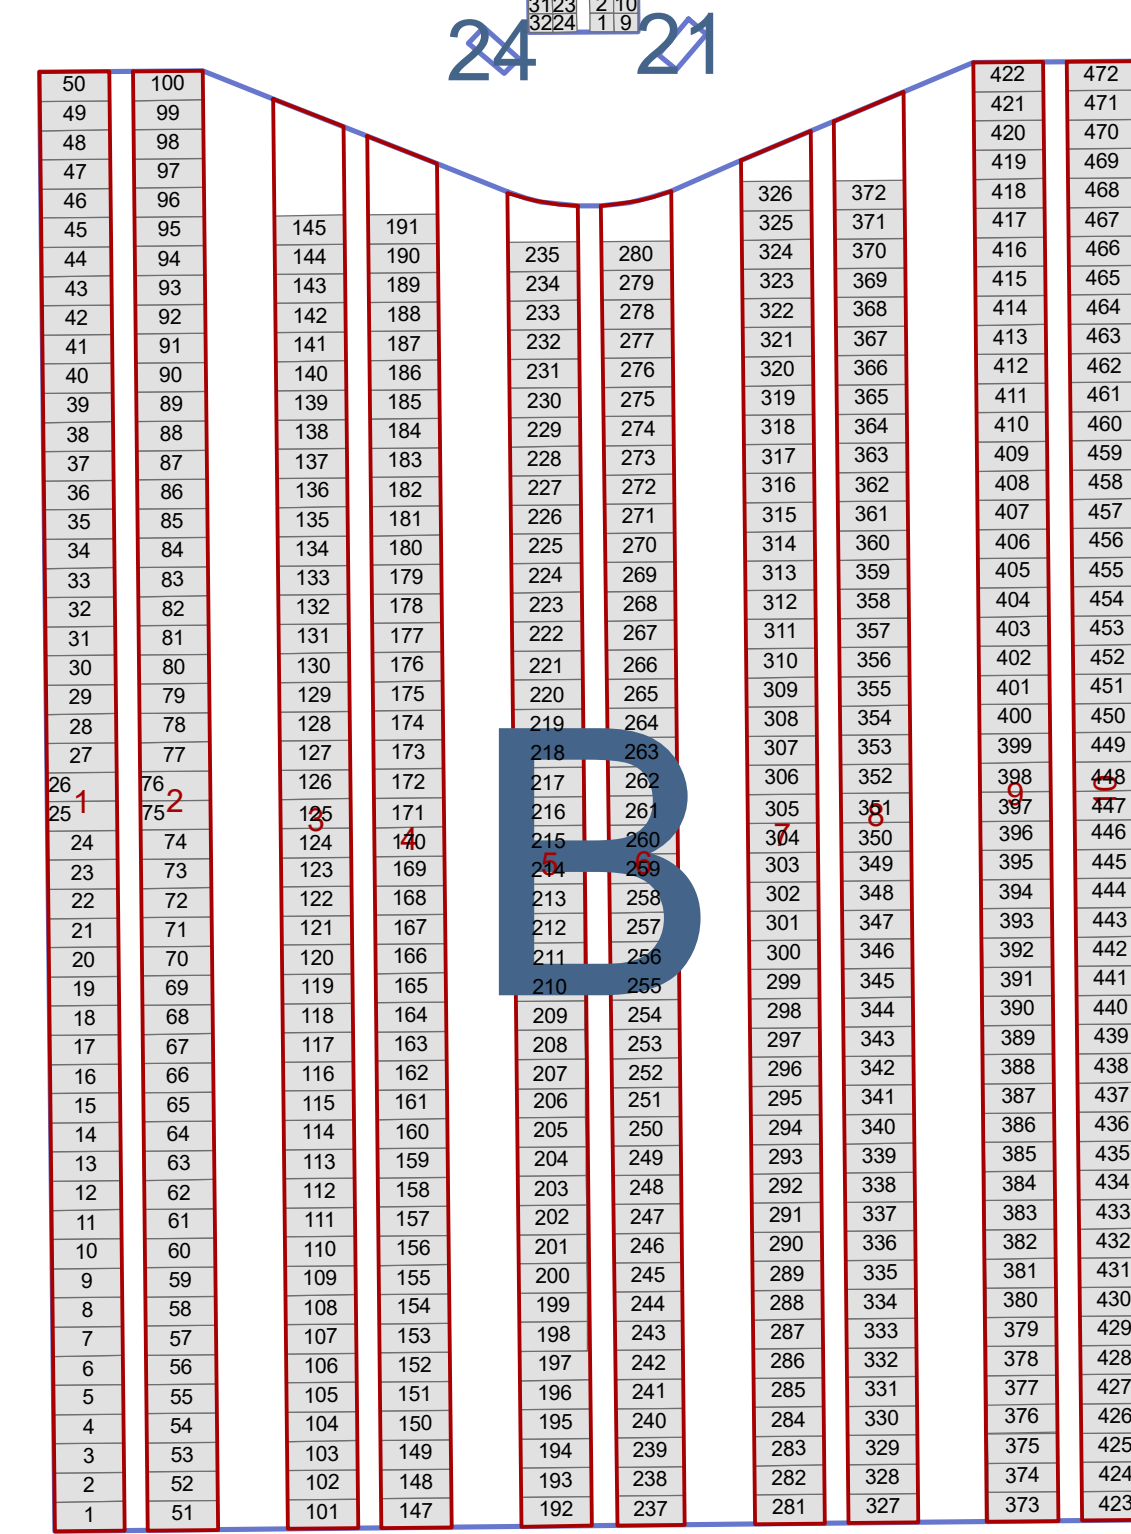

Lakeview Cemetery

East Entrance

Block
Lot
Plot