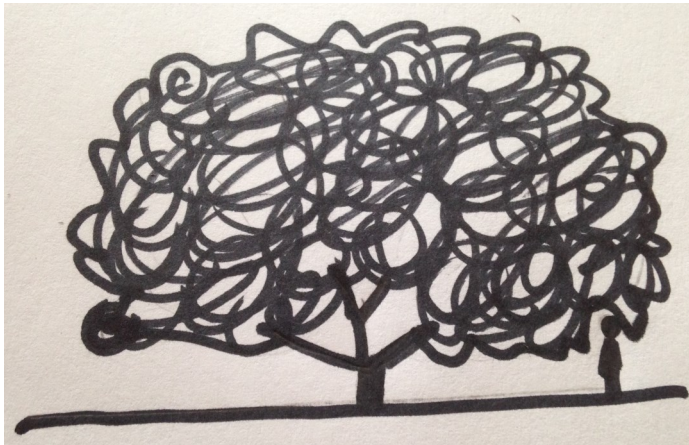

LAUREL LEAF WILLOW (*Salix pentandra*)

10-15m

6m

NOTES

Low-headed, big/wide canopy

Great climbing tree

Self-pruning = tends to drop twigs in wind

BARK = Deeply furrowed

ROOTS = somewhat unstable (don't grow in very wet places)

LEAVES

Dark, glossy green, lance-shaped