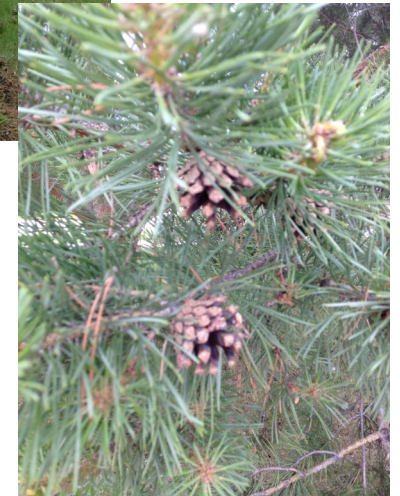

SCOT'S PINE (*Pinus sylvestris*)

15m

4m

CONES

5cm

Curved and tightly attached; No prickles on cone scales

BARK

Brown

Branches tend to shed bark, revealing orange inner bark

LEAVES/NEEDLES

5-7cm, twisted

Slightly blue/green

In bundles of 2

Stettler
Trees 