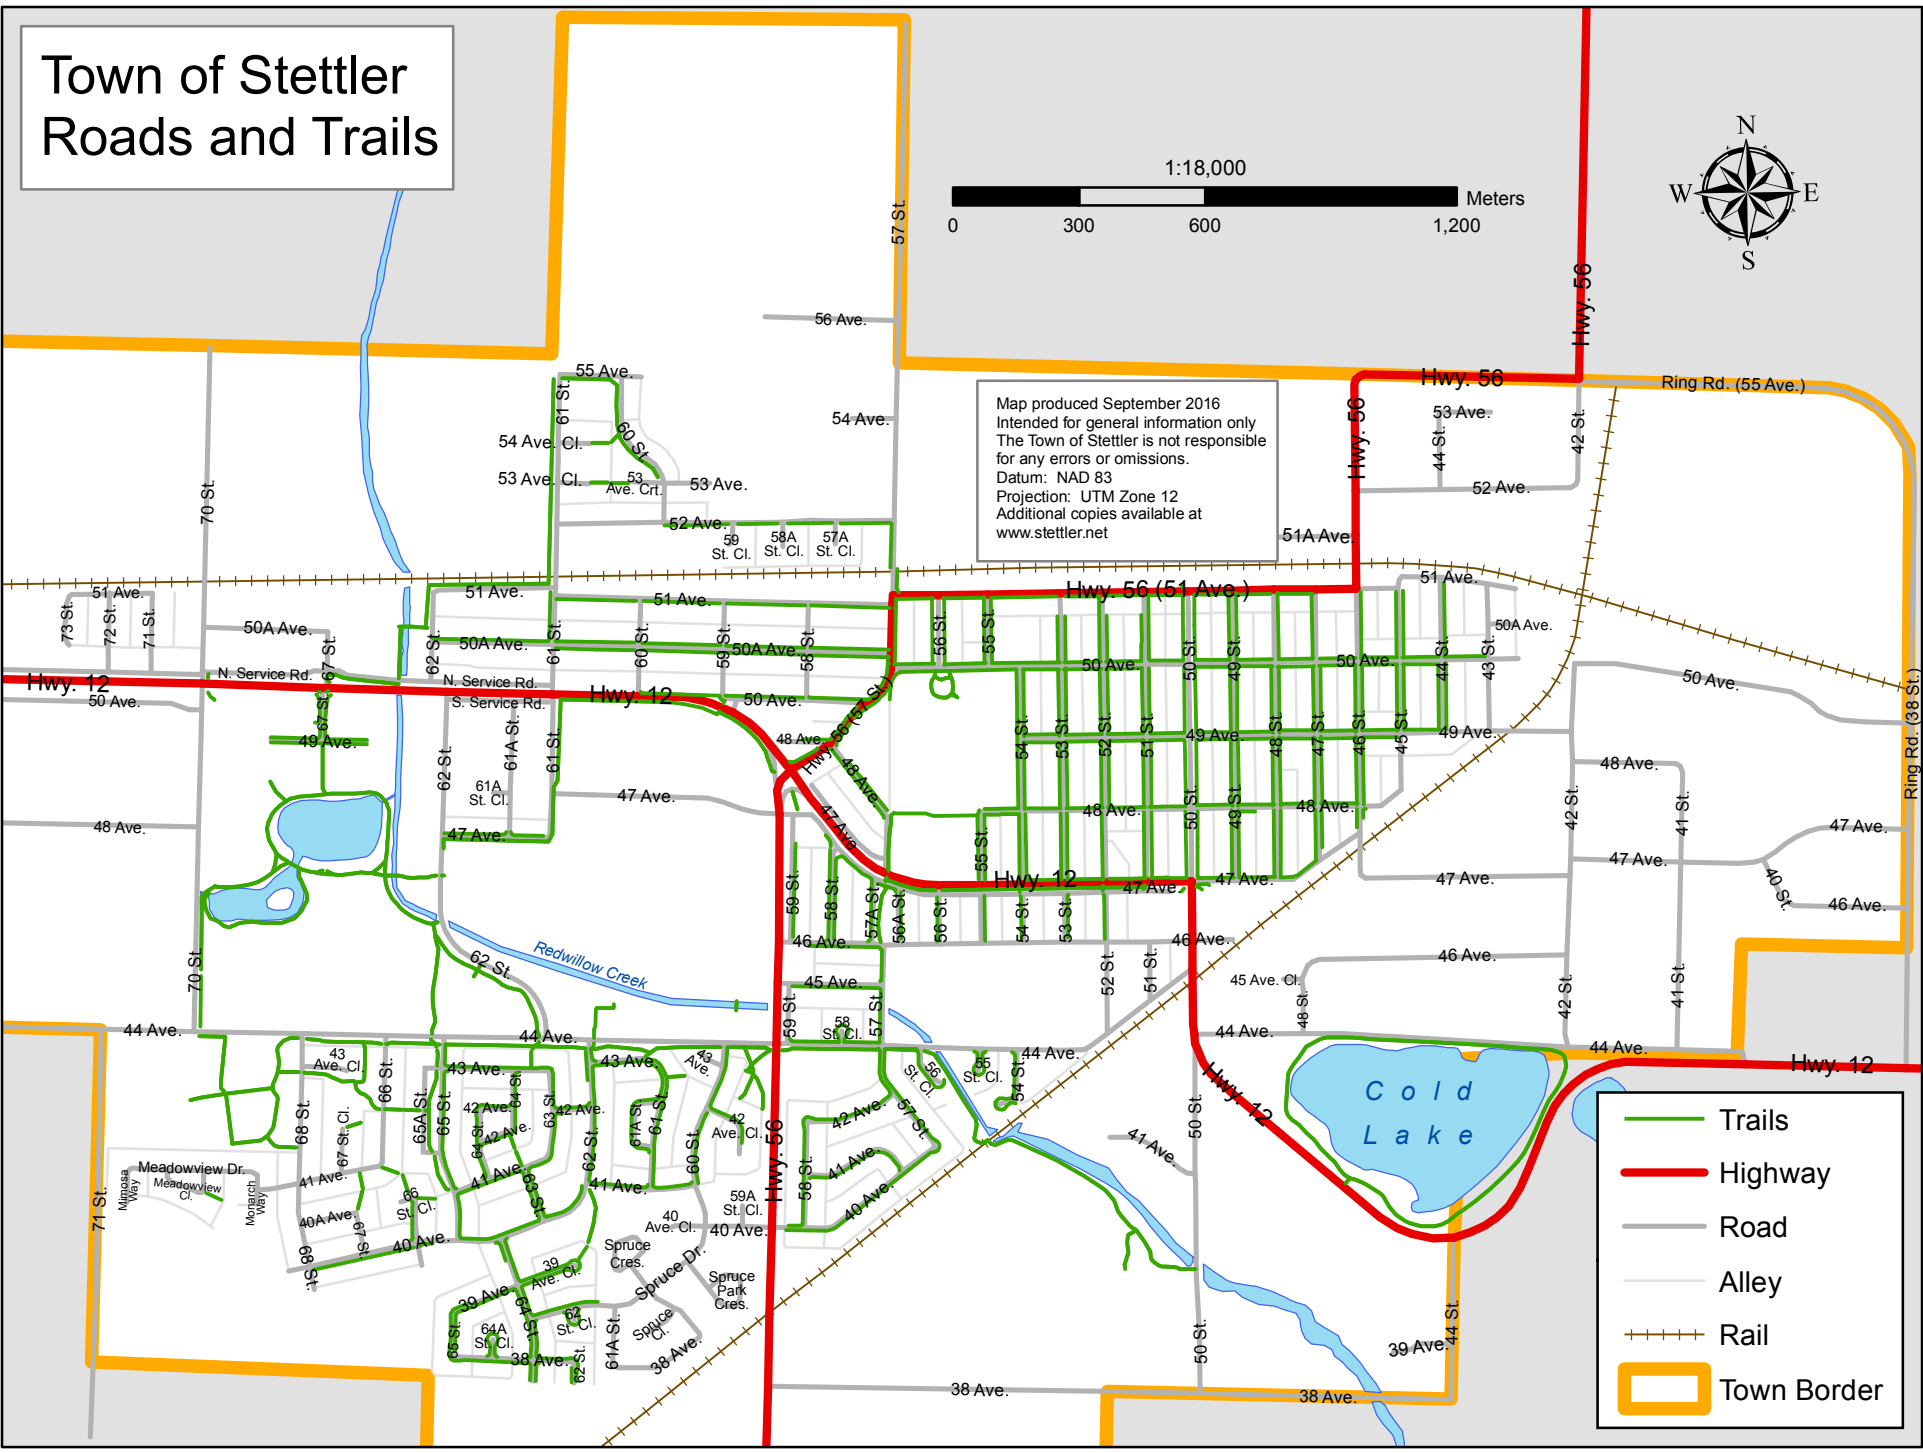

Town of Stettler Roads and Trails

Map produced September 2016
Intended for general information only
The Town of Stettler is not responsible
for any errors or omissions.
Datum: NAD 83
Projection: UTM Zone 12
Additional copies available at
www.stettler.net

-  Trails
-  Highway
-  Road
-  Alley
-  Rail
-  Town Border